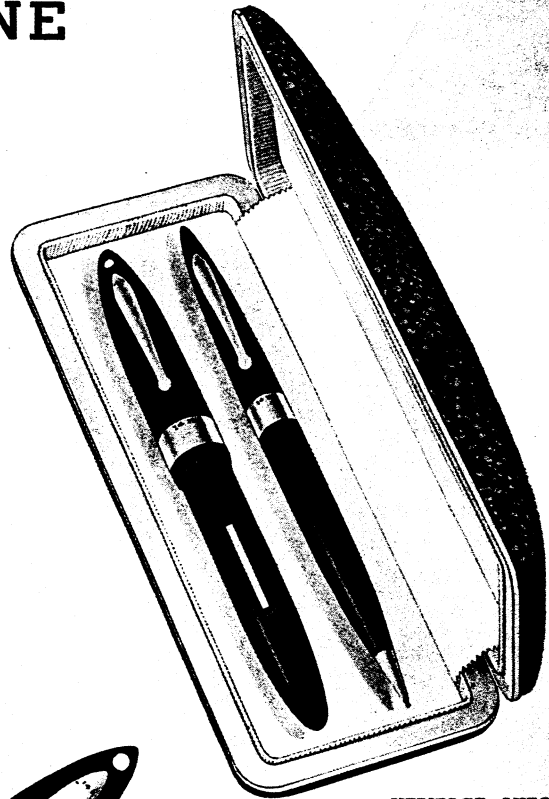

DELUXE AUTOGRAPH LINE

LIFETIME FEATHERTOUCH pens with pencils to match, equipped with wide, genuine 14K gold bands for facsimile signature engraving.

DELUXE AUTOGRAPH pens and pencils rate as fine pieces of jewelry. The owner's signature may be placed on the wide, 14K gold band in facsimile engraving, making the pen a treasured lifetime possession suitable for handing down to the next generation. These are the perfect gifts for those who wish the finest.

The HERITAGE, EXCELLENCE and LADY AUTOGRAPH models have genuine, 14K clips, bands, points and pencil tips. The VICEROY AUTOGRAPH Lifetime has gold-filled clips and pencil tips, but the wide bands and the pen points are genuine 14K gold.

All AUTOGRAPH pens and pencils retail at the prices shown in the table below, but our billing to the dealer is 50c less list, so that Sheaffer may share the cost of facsimile engraving of the owner's signature on the wide gold band (see specimen signature on this page). Example: the HERITAGE AUTOGRAPH Ensemble retails at $35.00 but is billed to the dealer at $34.00 less trade discount, 50c list being allowed on both pen and pencil for engraving.

Complete pen and pencil ensembles are packed in deluxe genuine leather cases. Suggest them for weddings, anniversaries, birthdays and "gifts to the boss."

HERITAGE AUTOGRAPH Lifetime Ensemble in genuine leather case.